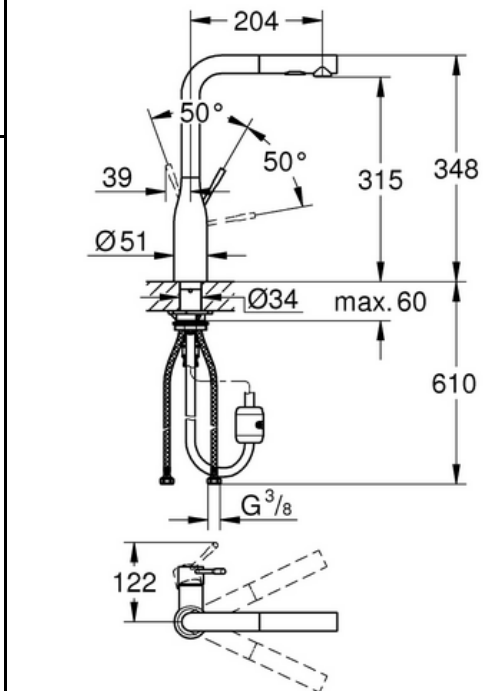

PROJECT		REF		REV	ITEM CODE	
LOCATION		DATE			PAGE	

SANITARY WARE SPECIFICATION SHEET

Item Descriptions	GROHE (Germany) "Essence" Brushed cool sunrise 3/8" single-lever sink mixer with pull-out dual spray	Illustration/ Drawing	
Dimensions	L204 x W122 x H348 mm		
Model	30270GN0		
Finish / Material	Brushed Cool Sunrise		
Country of origin	Germany		
Manufacturer	GROHE Limited		
Supplier	Acme Sanitary Ware Co. Ltd Mr. Eric Wong/ Mr. Don Yuen		
Contact Tel/Fax	(852) 2388-7171 / (852) 2710-8012		
E-mail	acme@acmesanitary.com.hk		
Website	www.acmesanitary.com.hk		

"Essence"
Single-lever sink mixer

- high spout
- single hole installation
- **GROHE StarLight** finish
- **GROHE SilkMove** 28 mm ceramic cartridge
- flow straightener
- **pull-out dual spray** - switches back and forth between regular flow and spray
- diverter: laminar spray/**SpeedClean** shower jet
- automatic return to laminar spray
- metal spray
- swivel tubular spout
- swivel area 360°
- integrated non-return valve
- protected against backflow
- flexible connection hoses
- rapid installation system
- integrated temperature limiter
- min. recommended pressure 1.0 bar

PROJECT		REF		REV	ITEM CODE	
LOCATION		DATE			PAGE	

SANITARY WARE SPECIFICATION SHEET

Pull-out comfort shower head with spray jet and shower jet

Pull-out comfort shower head with spray jet and shower jet