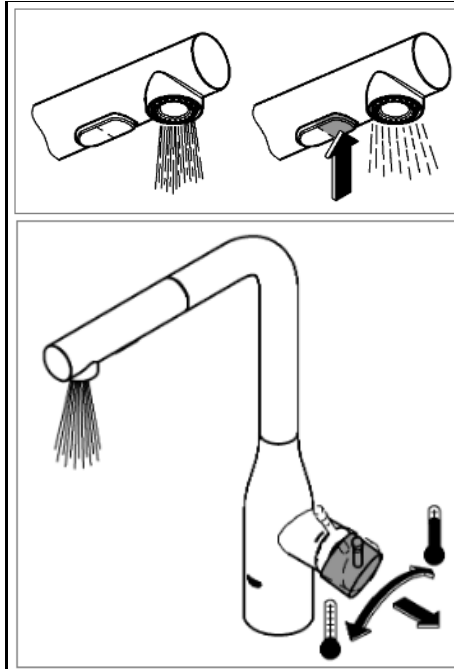

"Essence"
Single-lever sink mixer

- high spout
- single hole installation
- **GROHE StarLight** finish
- **GROHE SilkMove** 28 mm ceramic cartridge
- flow straightener
- **pull-out dual spray** - switches back and forth between regular flow and spray
- diverter: laminar spray/**SpeedClean** shower jet
- automatic return to laminar spray
- metal spray
- swivel tubular spout
- swivel area 360°
- integrated non-return valve
- protected against backflow
- flexible connection hoses
- rapid installation system
- integrated temperature limiter
- min. recommended pressure 1.0 bar

PROJECT		REF		REV	ITEM CODE	
LOCATION		DATE			PAGE	

SANITARY WARE SPECIFICATION SHEET

Pull-out comfort shower head with spray jet and shower jet

Pull-out comfort shower head with spray jet and shower jet