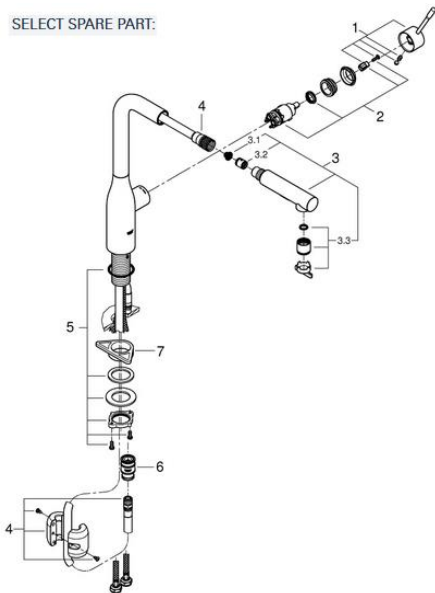

PROJECT		REF		REV	ITEM CODE	
LOCATION		DATE			PAGE	

SANITARY WARE SPECIFICATION SHEET

Pull-out comfort shower head with spray jet and shower jet

Pull-out comfort shower head with spray jet and shower jet

GROHE StarLight®

GROHE surface hardness

GROHE scratch resistance

SELECT SPARE PART:

Pos.-nr.	Prod. Description	Order-nr.
1	Lever	46927000
2	Cartridge	46580000
3	Hand shower	46926000
3.1	Dirt strainer	0676800M
3.2	Non-return valve	08565000
3.3	Flow straightener	48275000
4	Shower hose	48293000
5	Shank fastening assembly	48384000
6	Coupling piece	46338000
7	Support plate	05334000